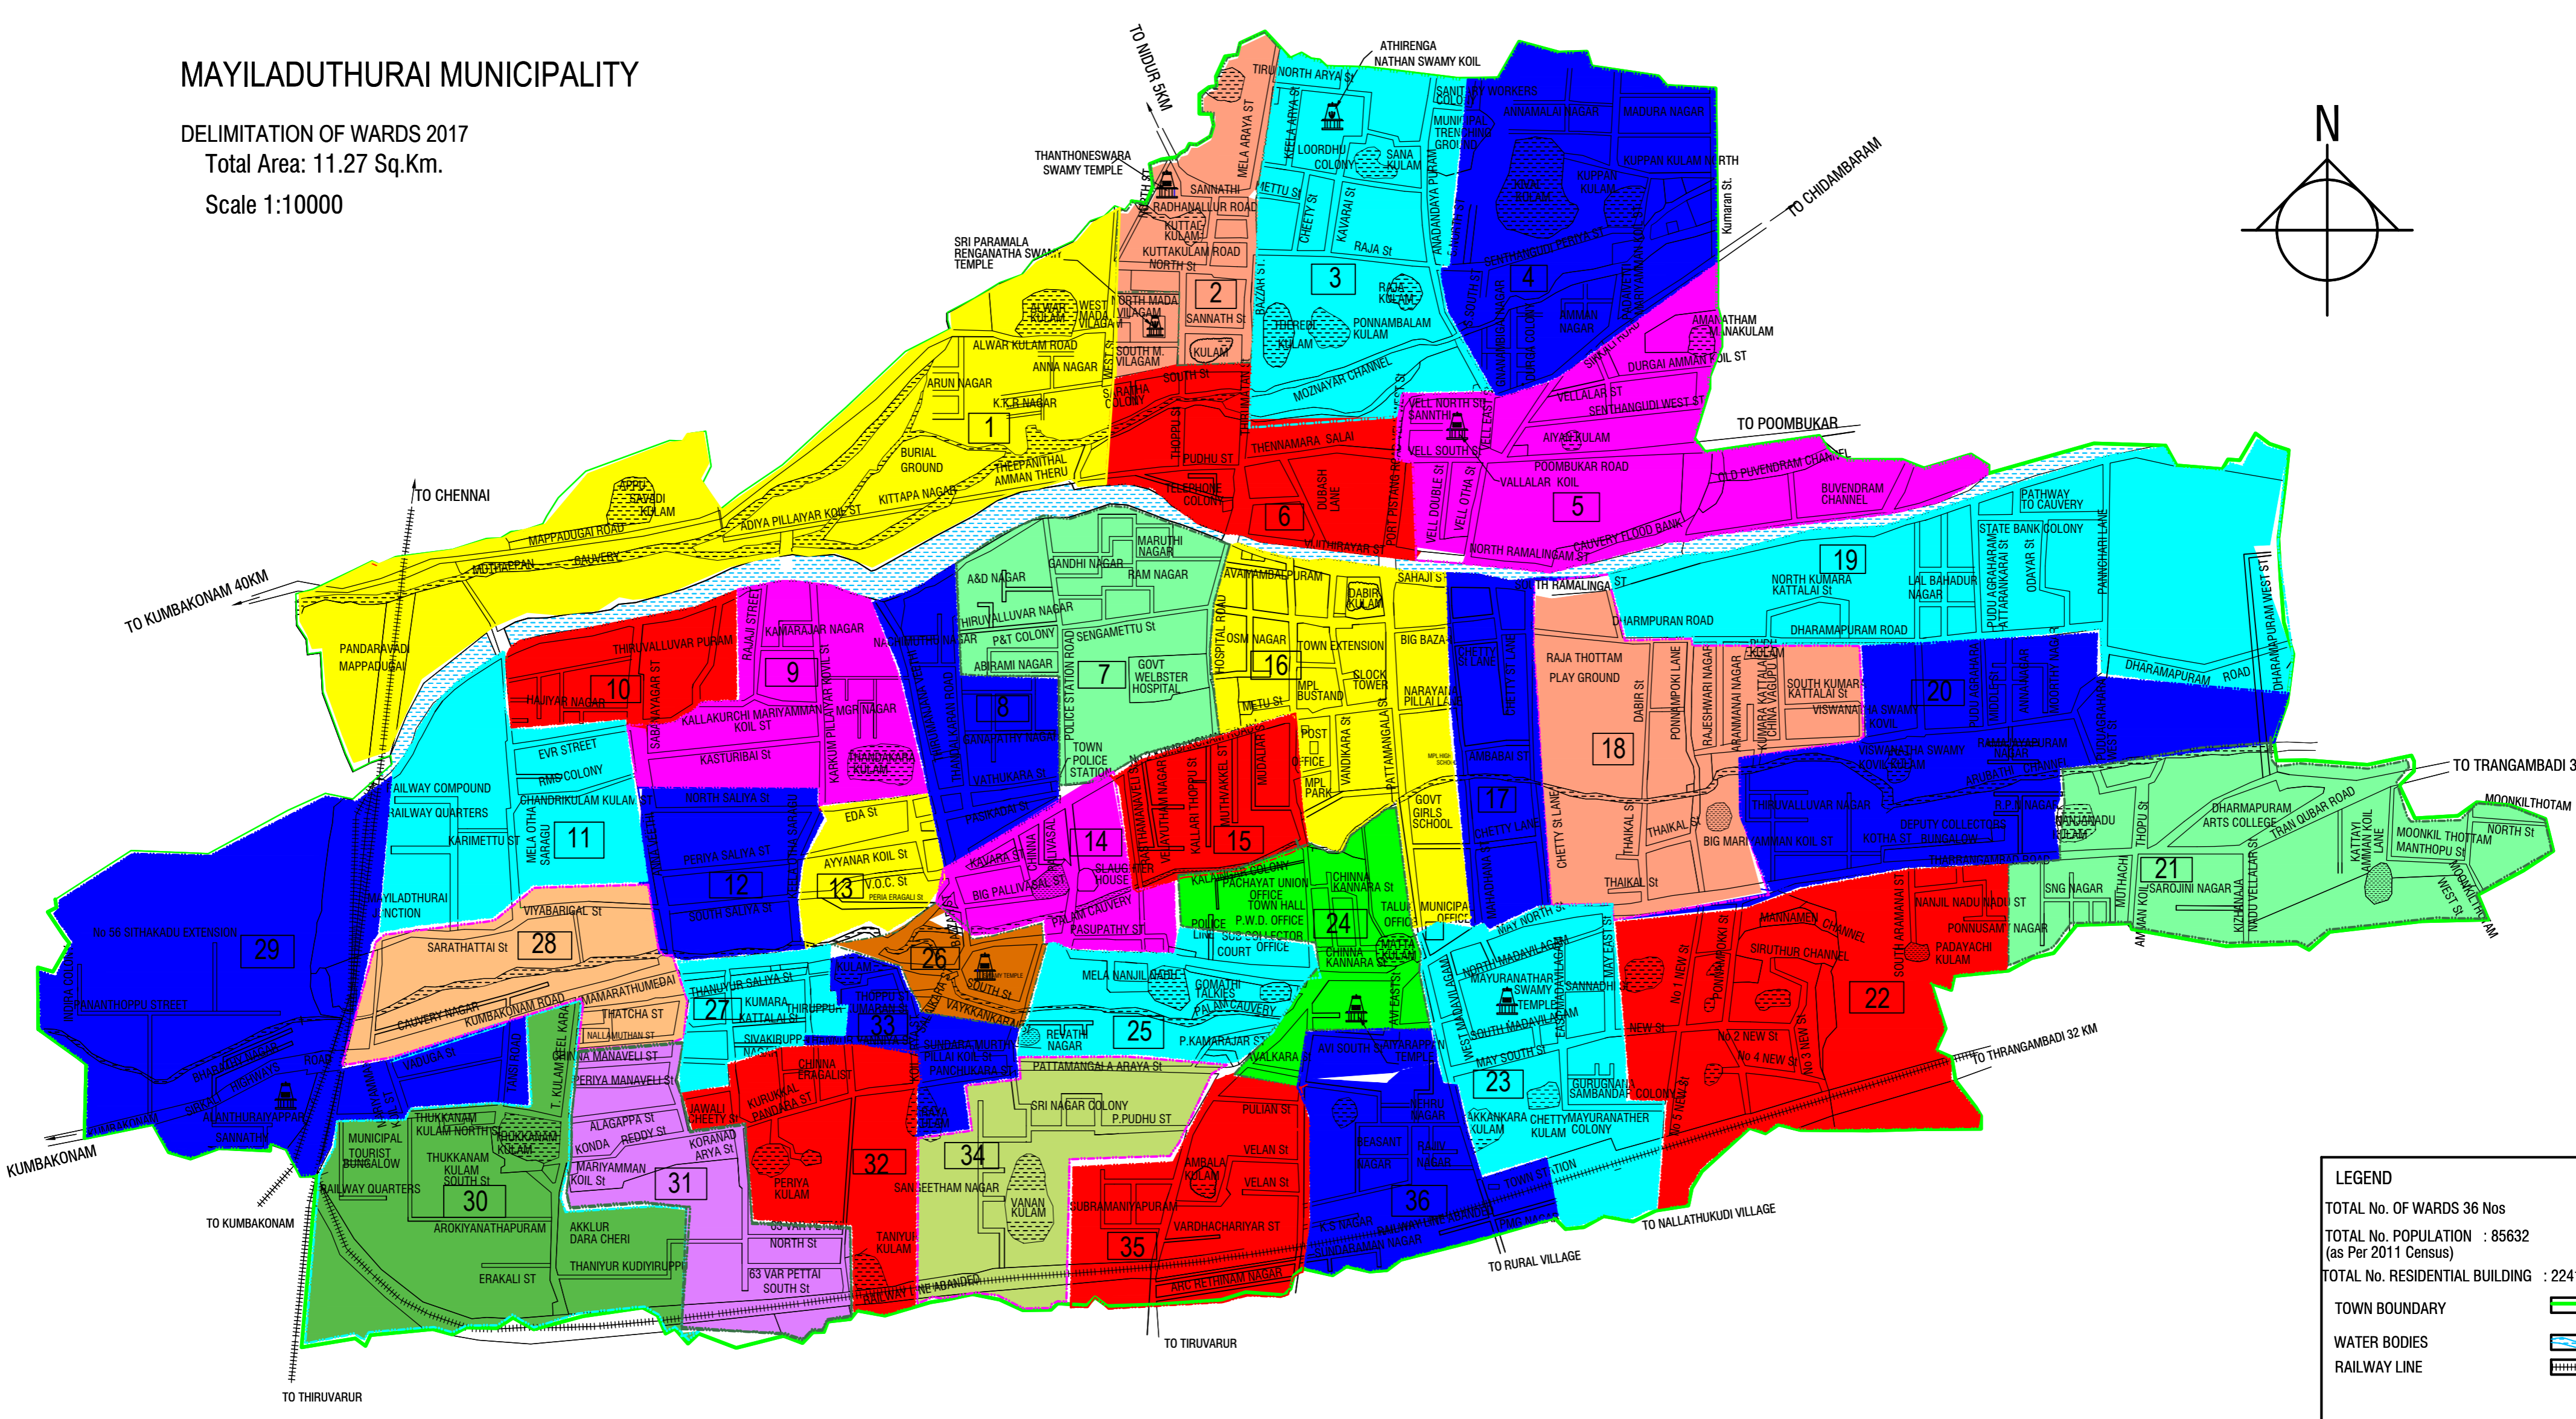

MAYILADUTHURAI MUNICIPALITY

DELIMITATION OF WARDS 2017

Total Area: 11.27 Sq.Km.

Scale 1:10000

LEGEND	
TOTAL No. OF WARDS	36 Nos
TOTAL No. POPULATION	: 85632 (as Per 2011 Census)
TOTAL No. RESIDENTIAL BUILDING	: 22412
TOWN BOUNDARY	
WATER BODIES	
RAILWAY LINE	

Town Planning Officer
Mayiladuthurai Municipality.

Commissioner
Mayiladuthurai Municipality.